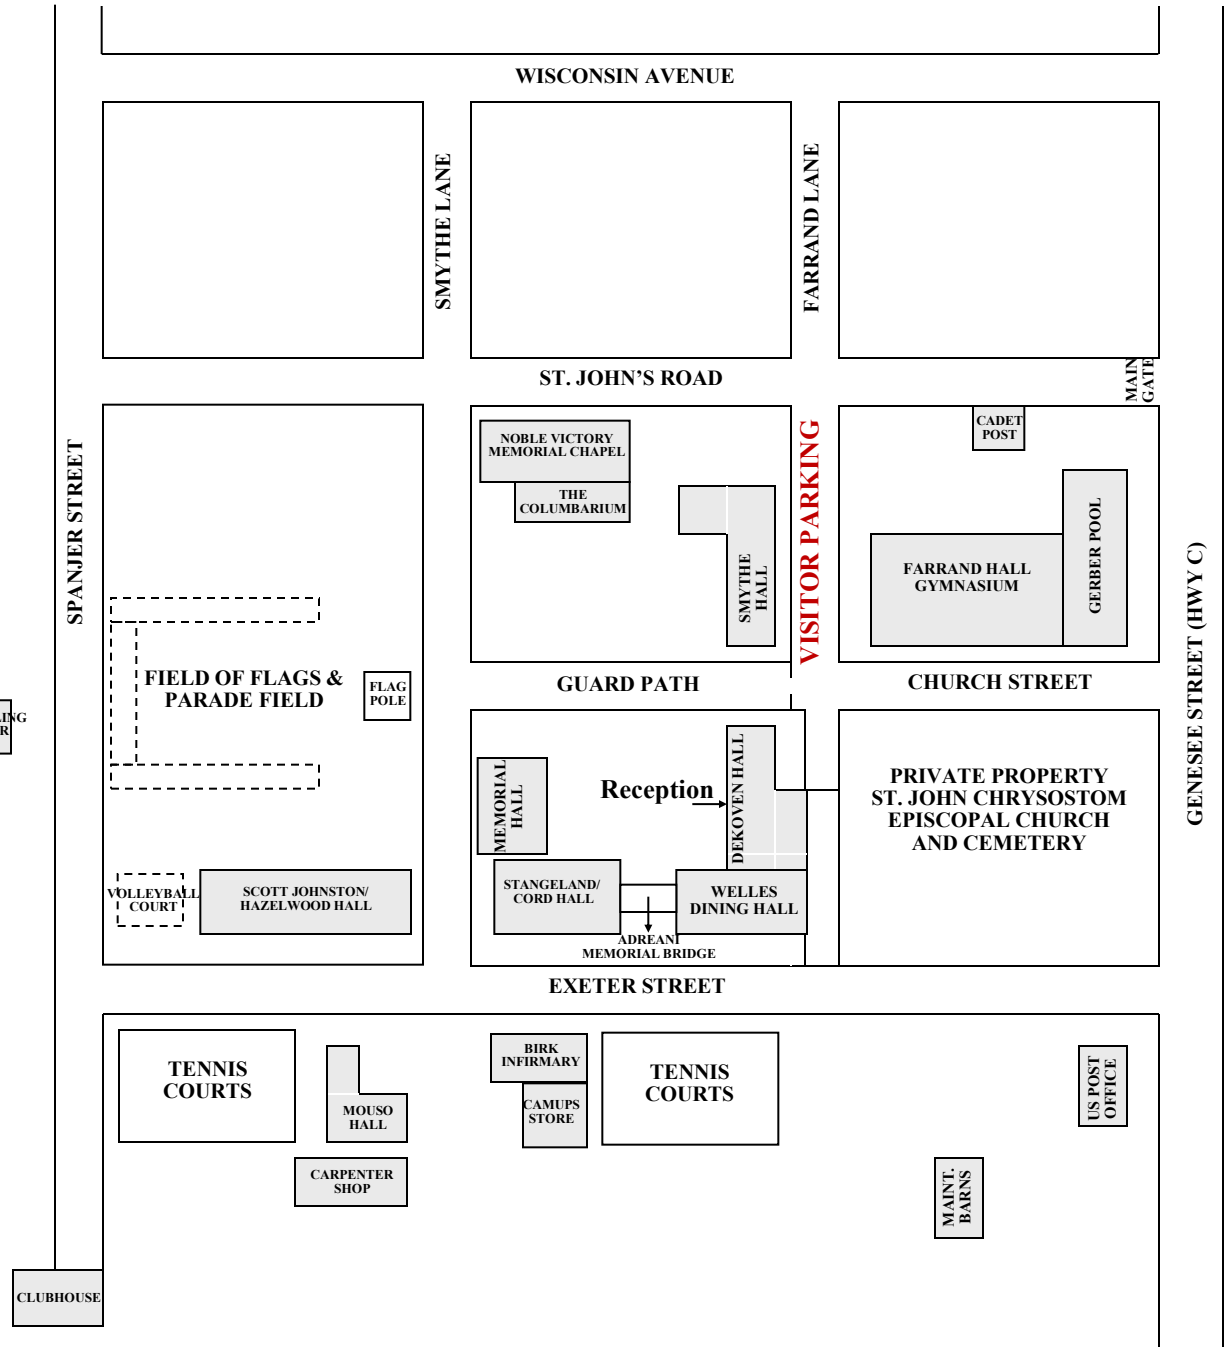

PRICE DAVIS FIELD AT RICK LEONE STADIUM

STURM-CARL BUILDING

RAPPELLING TOWER

**ST. JOHN'S  
NORTHWESTERN  
ACADEMIES**

1101 Genesee Street, Delafield, WI 53018

262-646-7199 / sjnacademies.org

SPANJER STREET

WISCONSIN AVENUE

SMYTHE LANE

FARRAND LANE

ST. JOHN'S ROAD

MAIN GATE

VISITOR PARKING

CADET POST

FARRAND HALL GYMNASIUM

GERBER POOL

GUARD PATH

CHURCH STREET

PRIVATE PROPERTY  
ST. JOHN CHRYSOSTOM  
EPISCOPAL CHURCH  
AND CEMETERY

GENESEE STREET (HWY C)

FIELD OF FLAGS & PARADE FIELD

FLAG POLE

VOLLEYBALL COURT

SCOTT JOHNSTON/  
HAZELWOOD HALL

Reception

MEMORIAL HALL

DEKOVEN HALL

STANGELAND/  
CORD HALL

WELLES  
DINING HALL

ADREANI  
MEMORIAL BRIDGE

EXETER STREET